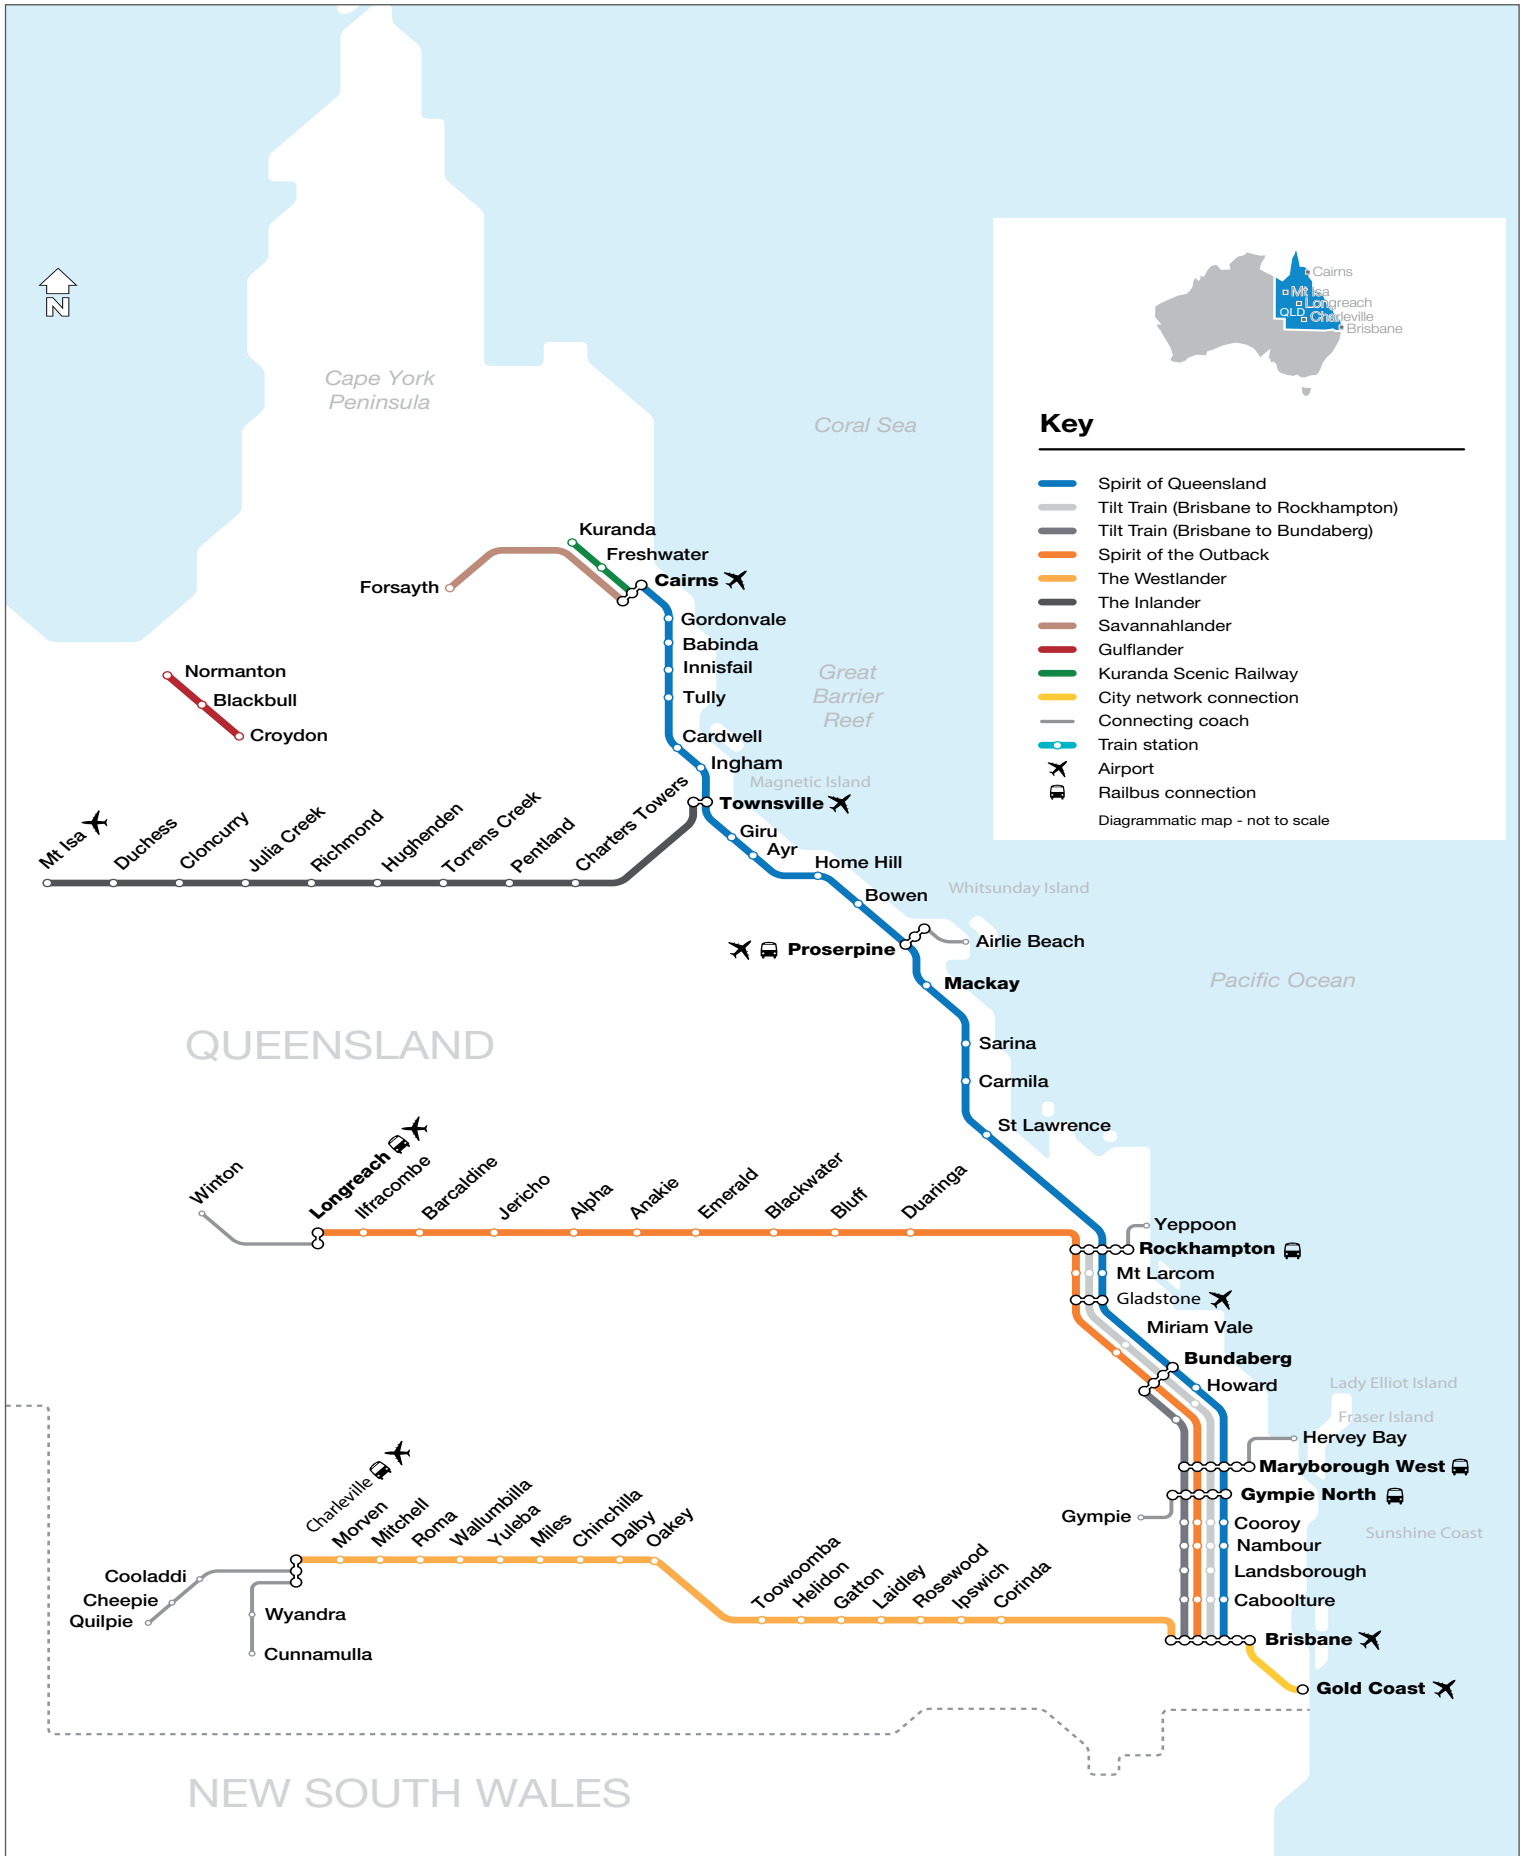

Discover Queensland by Rail

Timetable

Effective from 16 March 2015

Rail journeys in Queensland

Brisbane to Cairns Northbound

Departing	Mon, Tues, Wed, Fri & Sat
Brisbane (Roma St)	3.45 pm
Caboolture	4.40 pm
Nambour	5.36 pm
Cooroy ^	5.57 pm
Gympie North	6.31 pm
Maryborough West	7.33 pm
Bundaberg	8.26 pm
Miriam Vale ^	9.29 pm
Gladstone	10.10 pm
Mt Larcom ^	10.36 pm
Rockhampton arrive	11.31 pm
Rockhampton	11.41 pm
	Tue, Wed, Thu, Sat & Sun
St Lawrence ^	2.03 am
Carmila ^	2.40 am
Sarina ^	3.33 am
Mackay arrive	4.04 am
Mackay	4.24 am
Proserpine arrive	5.52 am
Proserpine	6.02 am
Bowen ^	6.42 am
Home Hill ^	7.48 am
Ayr	8.02 am
Giru ^	8.27 am
Townsville arrive	9.02 am
Townsville	9.12 am
Ingham ^	10.52 am
Cardwell ^	12.00 pm
Tully ^	12.54 pm
Innisfail	1.50 pm
Babinda ^	2.23 pm
Gordonvale ^	3.21 pm
Cairns arrive	3.45 pm
Arriving	Tue, Wed, Thu, Sat & Sun

Gympie North station to Gympie town and vice versa

Gympie North station - Sandy Creek Road

Gympie - Sovereign cinema - Monkland Street

Maryborough West station to Hervey Bay and vice versa

Maryborough West station - Railway Station